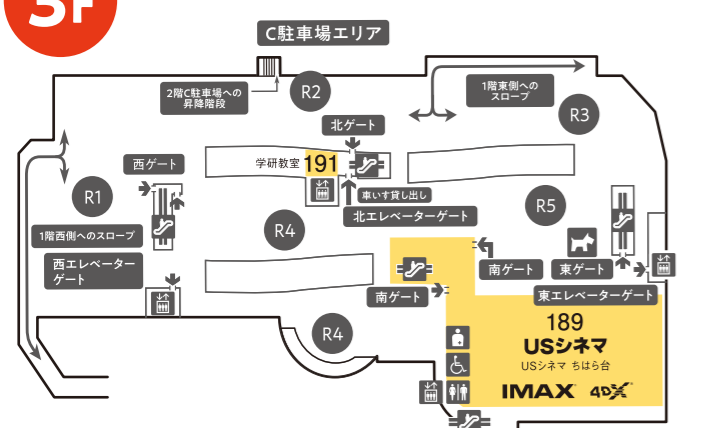

1F

2F

3F

Icons for various services: Concession counter, AED, Escalator, Elevator, ATM, Toilet, Multi-purpose toilet, Baby changing station, Coin locker, UniMo select, Bicycle air pump, Pet services, etc.

1F

1F Fashion, Service, and Restaurant lists. Includes brands like anyFAM, CROCODILE, IKEDAYA, SAINT ERINE, JUNYA YARUKU, etc.

2F

2F Fashion, Food Court, and Service lists. Includes brands like KARL KANI, METHOD, GALFIT, etc.