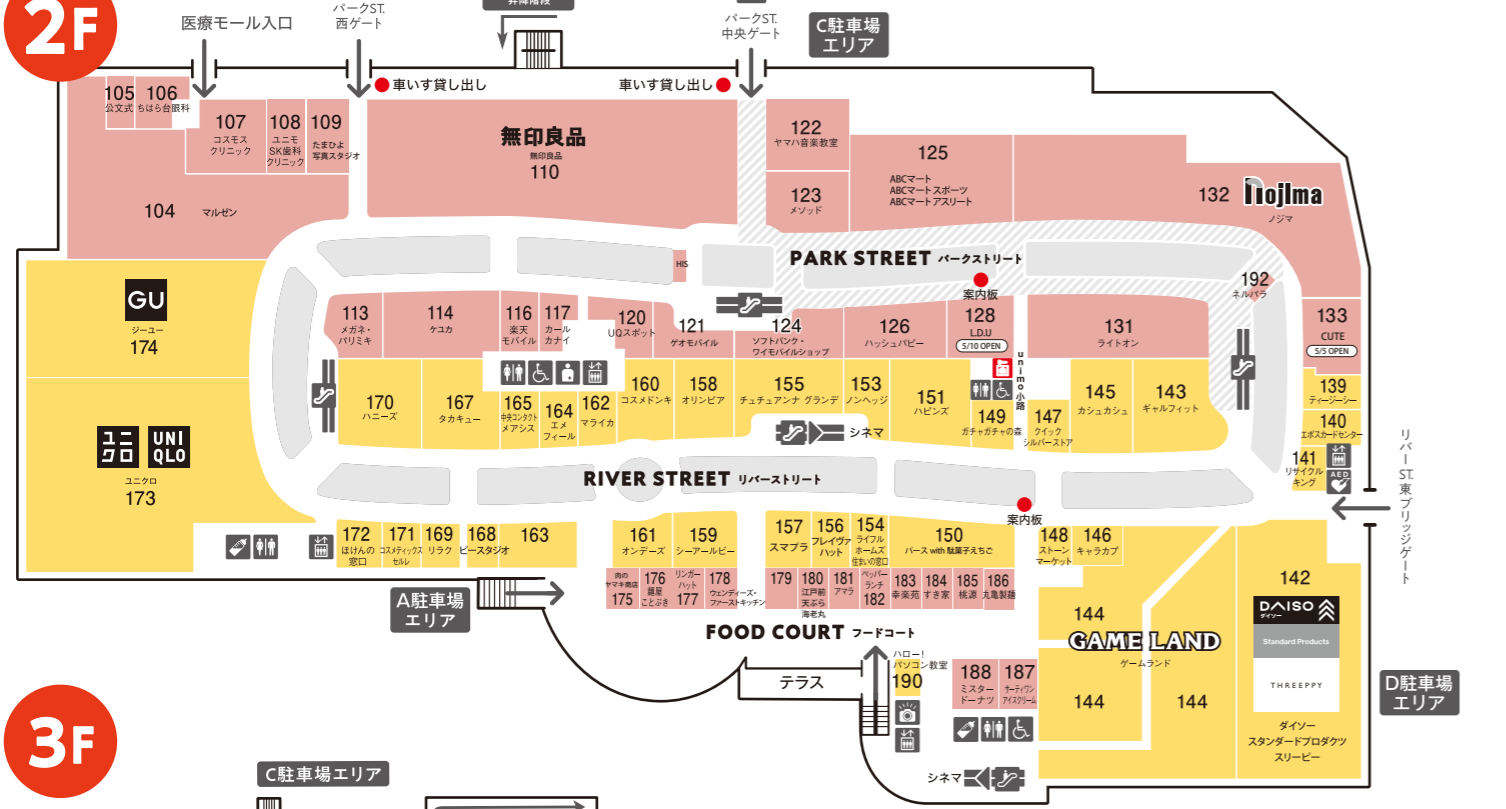

1F

2F

3F

Icons for various services: Concession counter, AED, Escalator, Elevator, ATM, Toilet, Multi-purpose toilet, Baby changing station, Coin locker, UniMo select, Bicycle air pump, Pet services, etc.

1F

1F Fashion, Service, and Restaurant lists. Includes brands like anyFAM, CROCODILE, IKEDAYA, SAINT ERINE, JUNYA YARUKU, etc.

2F

2F Fashion, Food Court, and Service lists. Includes brands like KARL KANI, METHOD, GALFIT, etc.

ENEOS Charge Plus and OiTn service information. Includes text about EV charging and pet-friendly services.

For foreigner information in English, Chinese, and Korean. Includes QR code and contact details.