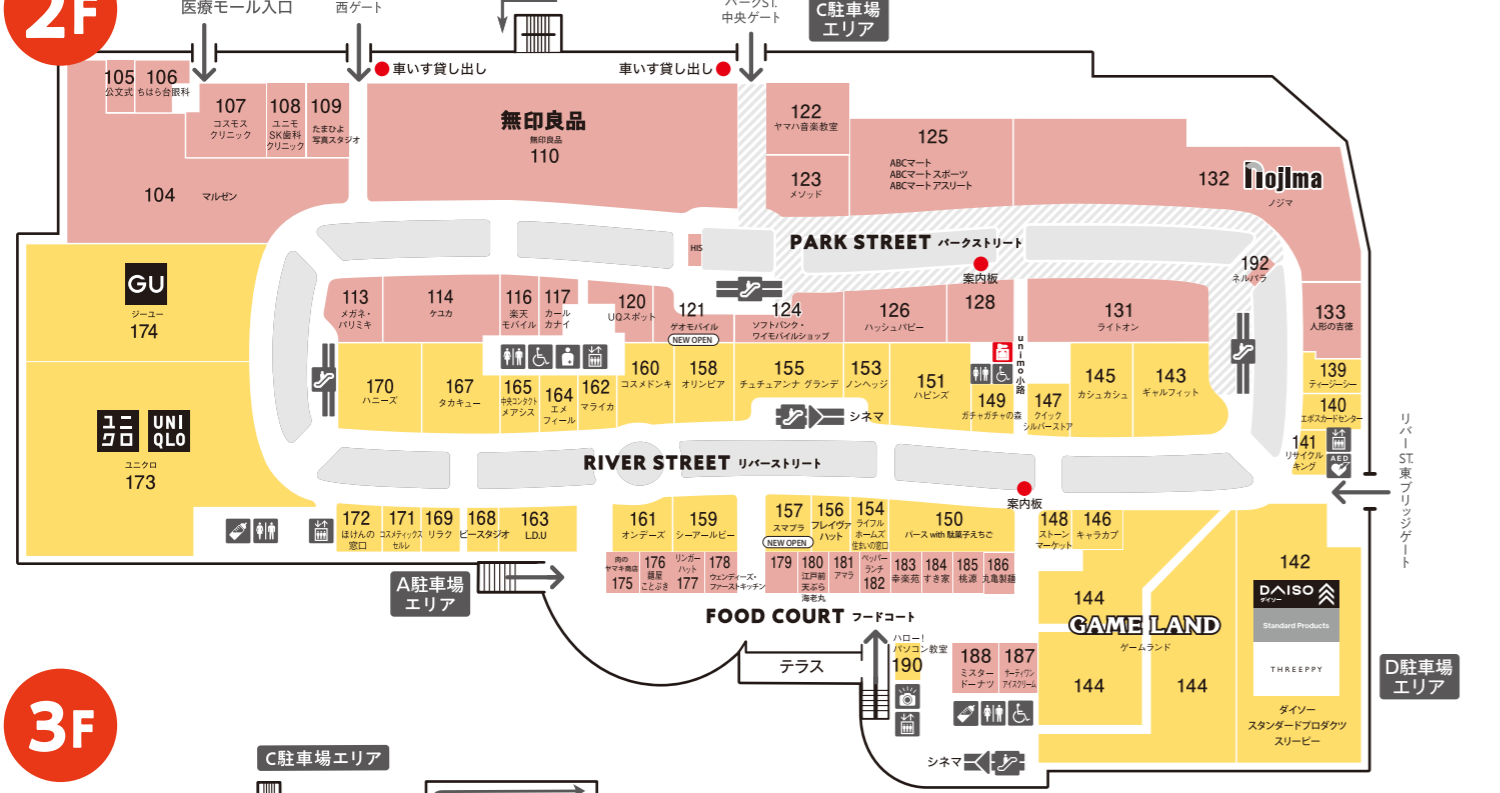

1F

2F

3F

Facilities and pet-related information including icons for restrooms, elevators, and pet-friendly areas.

1F

Table listing various shops and services on 1F, categorized by Fashion, Service, and Restaurant.

2F

Table listing various shops and services on 2F, categorized by Fashion, Food Court, Service, and Restaurant.

ENEOS Charge Plus and OiTtr service information, including contact details and QR codes.

Foreigner information including English/Chinese/Korean text and a QR code.

189 USシネマ ちはら台 191 学研教室

※月水金 開校 16:00-19:00

学研塾 TEL 070-4123-2303

市原市の市外局番は(0436)です。

2024年3月31日現在の情報となっております。