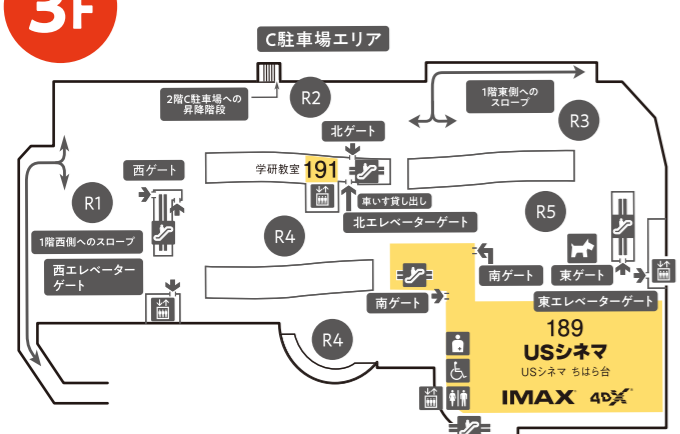

1F

2F

3F

Facilities and pet-related information including icons for restrooms, elevators, and pet-friendly areas.

1F

Table listing various shops and services on 1F, categorized by Fashion, Service, and Restaurant.

2F

Table listing various shops and services on 2F, categorized by Fashion, Food Court, Service, and Restaurant.

ENEOS Charge Plus and OiTtr service information, including contact details and QR codes.

Foreigner information including English/Chinese/Korean text and a QR code.