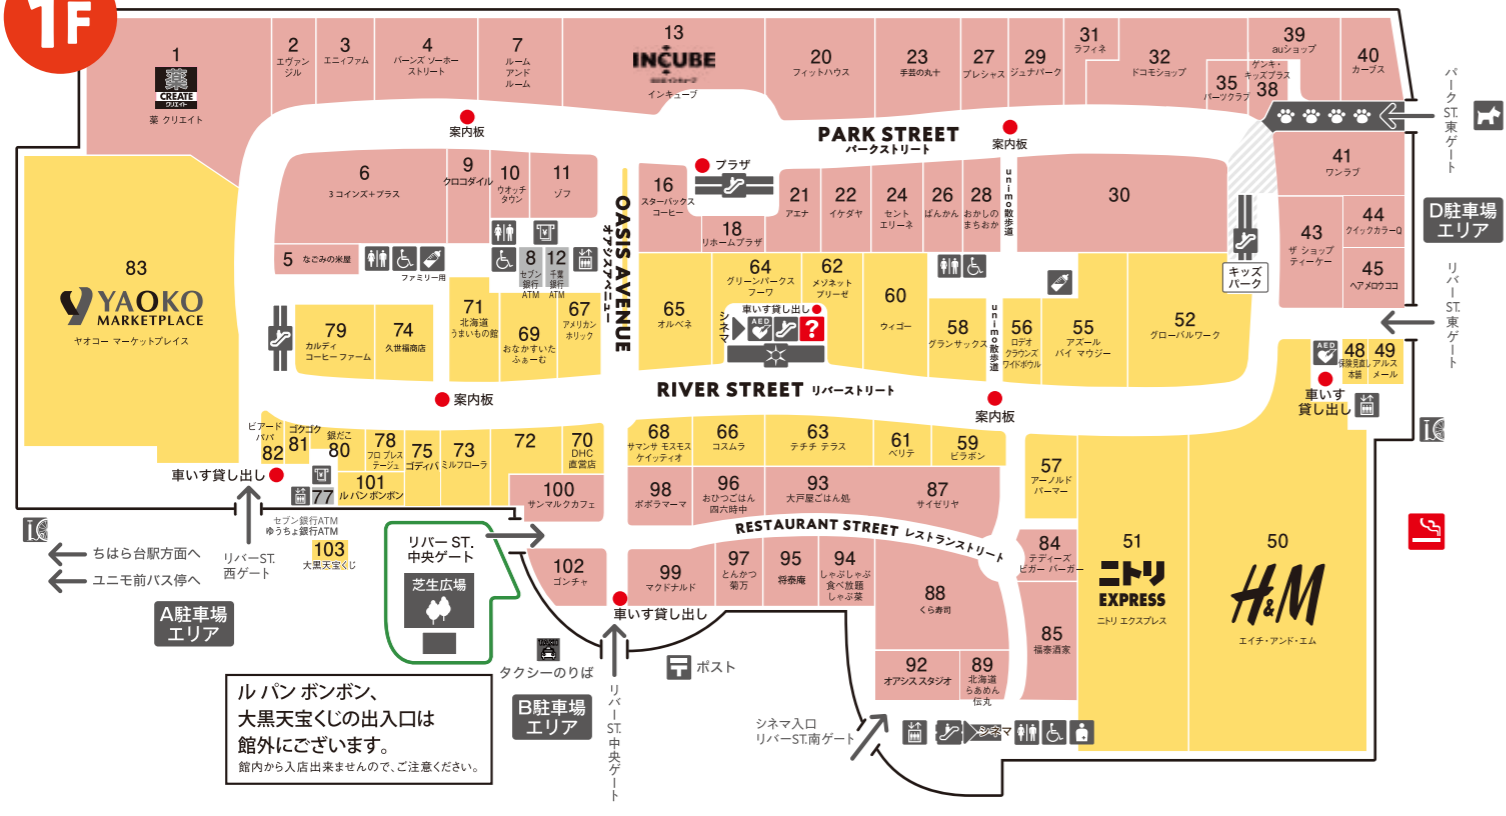

1F

2F

3F

Facility icons and pet-related information including 'ペットに関するご案内' (Pet information) and 'OITr' (Individual toilet) details.

1F

1F Fashion and Service shop list. Columns include shop name, address, phone number, and product categories like 'ファッション' (Fashion) and 'サービス' (Service).

2F

2F Shop list including Fashion, Food Court (900 seats), and Clinic. Columns include shop name, address, phone number, and product categories.

市原市の市外局番は(0436)です。2024年12月26日現在の情報となっております。

For foreigner English / 簡体中文 / 한국어

ENEOS Charge Plus and OITr service information. Includes details about EV charging and individual toilet services.