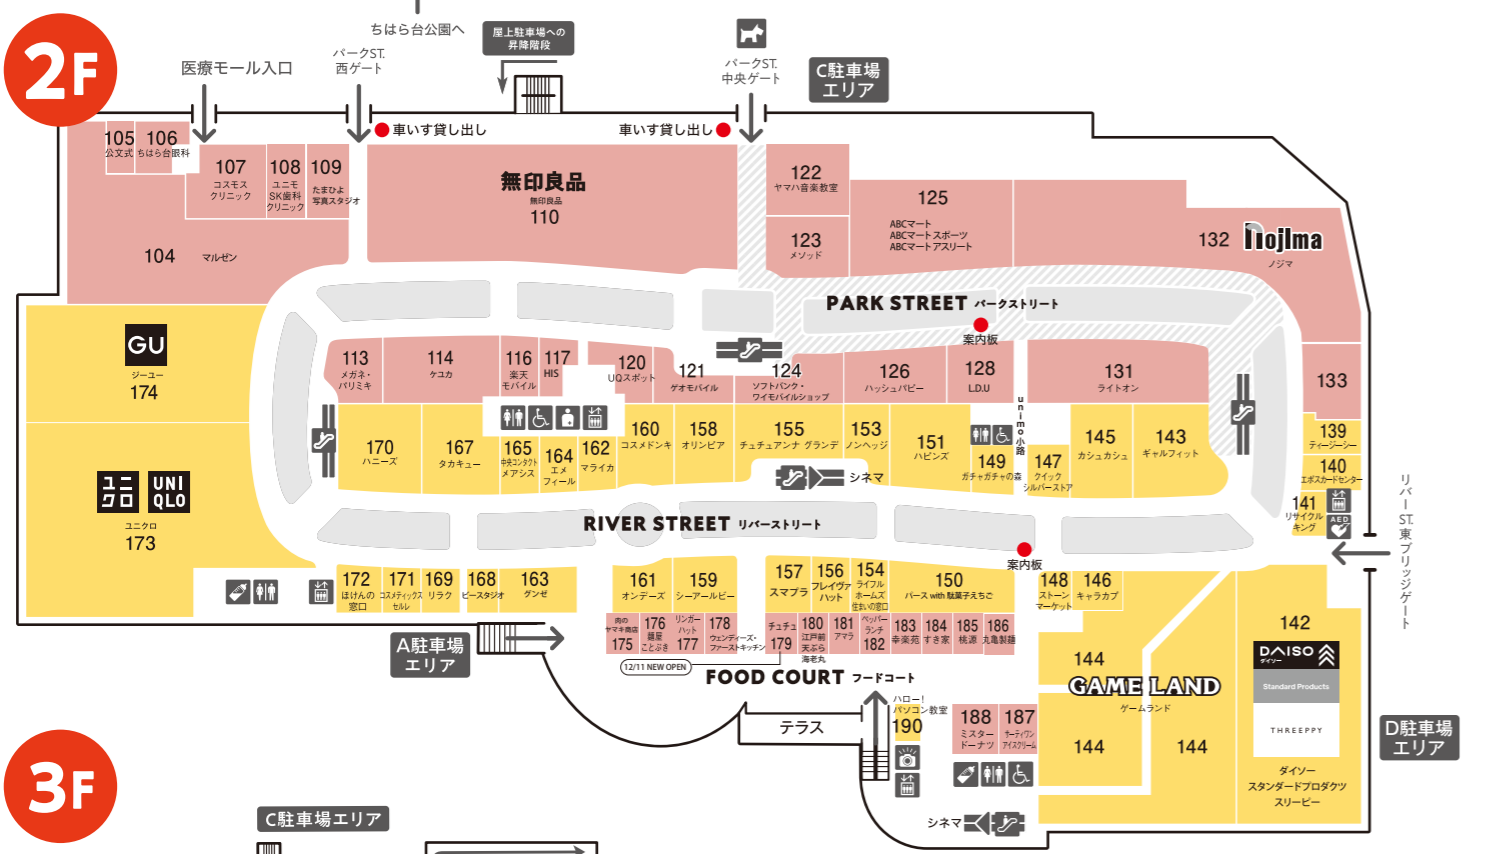

1F

2F

3F

Facility icons and pet-related information including 'ペットに関するご案内' (Pet information) and 'OITr' (Individual toilet) details.

1F

1F Fashion and Service shop list. Columns include shop name, address, phone number, and product categories like 'ファッション' (Fashion) and 'サービス' (Service).

2F

2F Shop list including Fashion, Food Court (900 seats), and Clinic. Columns include shop name, address, phone number, and product categories.

市原市の市外局番は(0436)です。2024年12月26日現在の情報となっております。

For foreigner English / 簡体中文 / 한국어

ENEOS Charge Plus and OITr service information. Includes details about EV charging and individual toilet services.