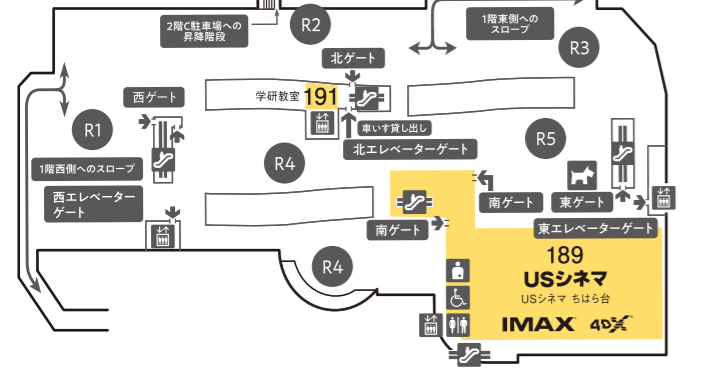

1F

2F

3F

Facility icons and pet-related information including 'ペットに関するご案内' (Pet information) and 'OITr' (Individual toilet) details.

1F

1F Fashion and Service shop list. Columns include shop name, address, phone number, and product categories like 'ファッション' (Fashion) and 'サービス' (Service).

2F

2F Shop list including Fashion, Food Court (900 seats), and Clinic. Columns include shop name, address, phone number, and product categories.

市原市の市外局番は(0436)です。2024年12月26日現在の情報となっております。

For foreigner English / 簡体中文 / 한국어

ENEOS Charge Plus and OITr service information. Includes details about EV charging and individual toilet services.